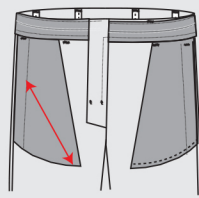

Premium Fabrics

Wrinkle Resist

4 Way Stretch Fabric

Easy Care

Durability

Breathable

ZG FLEX

#MP110S SIZE 28-46

#MP110S

SIZE 28-46

Expandable Waistband

Stretchable Pocketing

Color Way

Black 01:

Navy 02:

Grey 03: