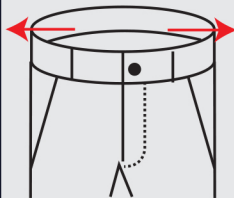

Premium Fabrics

Wrinkle Resist

4 Way Stretch Fabric

Easy Care

Durability

Breathable

ZG FLEX

#MP110S SIZE 28-46

#MP110S

SIZE 28-46

Expandable Waistband

Stretchable Pocketing

Color Way

Black 01:

Navy 02:

Grey 03: