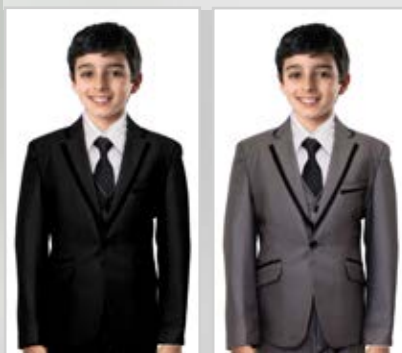

STYLE B351

Black with Black Satin-01

Grey with Black Satin-02

5 PC - WINDOWPANE INCLUDING MATCHING
DRESS SHIRT AND TIE | SIZE 2-20