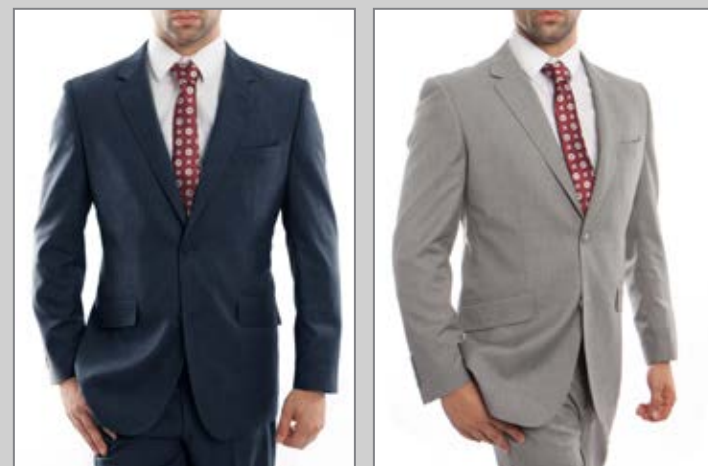

Indigo-04

Grey-05

SAME COLOR OPEN STOCK PANT SEPARATES
AVAILABLE STYLE # MPW100

SUIT ALSO AVAILABLE WITH VEST (3PC)
STYLE MW249

SUIT RENTAL OPTION | 100% WOOL

STYLE
MW244