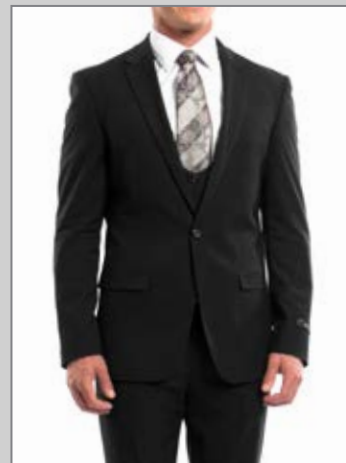

Black-01

Telescopic Sleeve

Adjustable waist band

ZeGarie - Wool - 3pc

STYLE
MW258

Color-01

STYLE
M255US

3 PC - PEAK LAPEL - 2 BUTTON - ULTRA SLIM - FLAT FRONT