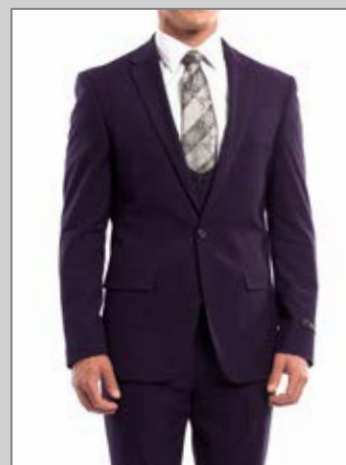

STYLE
M255US

3 PC - PEAK LAPEL - 2 BUTTON - ULTRA SLIM - FLAT FRONT

Purple-04

Expandable
waist band

Burgundy-03

STRETCH FABRIC

TAZIO

3 PC - PEAK LAPEL - 2 BUTTON - ULTRA SLIM
FLAT FRONT

STYLE
M257US

STRETCH FABRIC

Grey-02

STYLE
M254S

3 PC - NOTCH LAPEL
2 BUTTON - SLIM FIT
FLAT FRONT

TAZIO

Navy-01