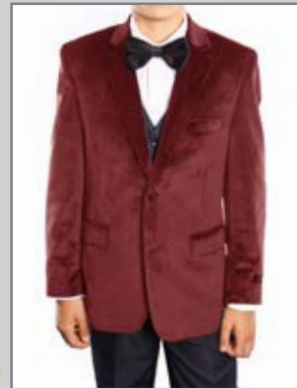

Burgundy #03

5 PC - SHAWL COLLAR SATIN TRIM
INCLUDING MATCHING SHIRT AND BOW TIE
2 BUTTON - SIZE 2-20