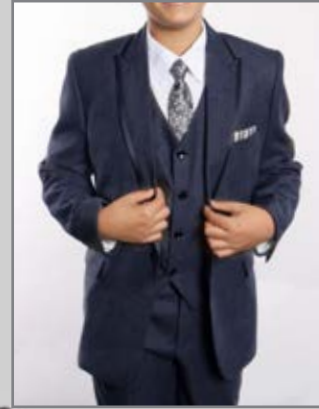

STYLE
B381

5 PC - PEAK LAPEL WITH SATIN TRIM
INCLUDING MATCHING SHIRT AND TIE
2 BUTTON - SIZE 2-20

Blue #02

STYLE
B382

5PC - SATIN PEAK LAPEL
2 SATIN COVER BUTTON -INCLUDING
MATCHING SHIRT AND TIE
SIZE 2-20

5 PC - HIGH FASHION NOTCH LAPEL
INCLUDING MATCHING SHIRT AND TIE
2 BUTTON - SIZE 2-20

Matching men's style
#M251S

STYLE
B383

5 PC - HIGH FASHION NOTCH LAPEL
INCLUDING MATCHING SHIRT AND BOW TIE
2 BUTTON - SIZE 2-20

STYLE
B384