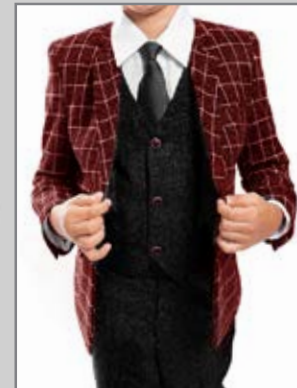

Tope #03

STYLE
B390

5 PC - NOTCH LAPEL
INCLUDING MATCHING SHIRT AND TIE
2 BUTTON - SIZE 2-20

Grey/Black-01

Navy/White-02

Red/Black-03

Gold/Black-04

5 PC - SATIN SHAWL COLLAR - INCLUDING - MATCHING SHIRT AND BOW TIE
2 BUTTON - SIZE 2-20