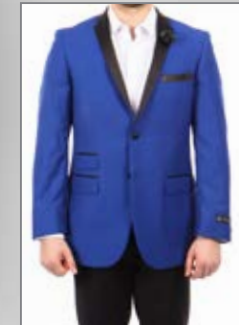

Black-01 Navy-02

Dark Wine-04

Bronze-03

STYLE MJ136S

Also Available Modern Fit

Black with Charcoal Satin Lapel-02

Blue with Black Satin Lapel-03A

Red with Black Satin Lapel 01